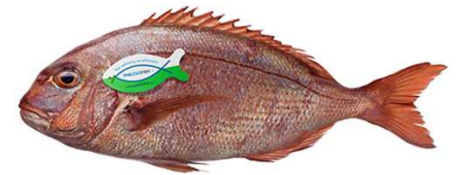

Mavrikos Export Trade

BORN2EXPORT

*GREEK
FISH*

AMVROSIA

fresko

**NORTH
EVIA**
ΒΟΡΕΙΟΣ ΕΥΒΟΙΑ

σαω

The brand name 'σαω' is written in a large, bold, blue serif font. Above it is a stylized logo consisting of three fish shapes in blue and green, arranged in a circular pattern.