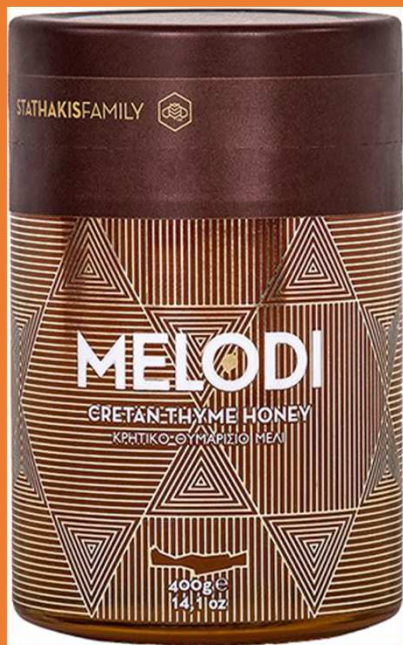

Mavrikos Export Trade

BORN2EXPORT

A close-up photograph of a wooden honey dipper dripping honey into a glass bowl. The honey is a rich golden color. In the background, a piece of honeycomb sits on a small white plate. The scene is set on a rustic wooden surface. The text "GREEK HONEY" is overlaid in white, italicized font, with a thin white line underneath it.

GREEK HONEY

BeeWell

ORGANIC BEE PRODUCTS

PATRIKON

the
Apokoronian
origins

SAVIDAKIS
FAMILY

Amphoreus

MINOAN
G A I A

KABASSI
Healthy Greek Food

*Bonum Terrae
Αγαθόν Γης*

STATHAKISFAMILY

Philomelia

Ελληνικό Μέλι

ΕΛΛΗΝΙΚΟ ΜΕΛΙ Α.Ε.

ΕΛΛΗΝΙΚΟ ΜΕΛΙ ΑΠΟ ΤΟ 1979